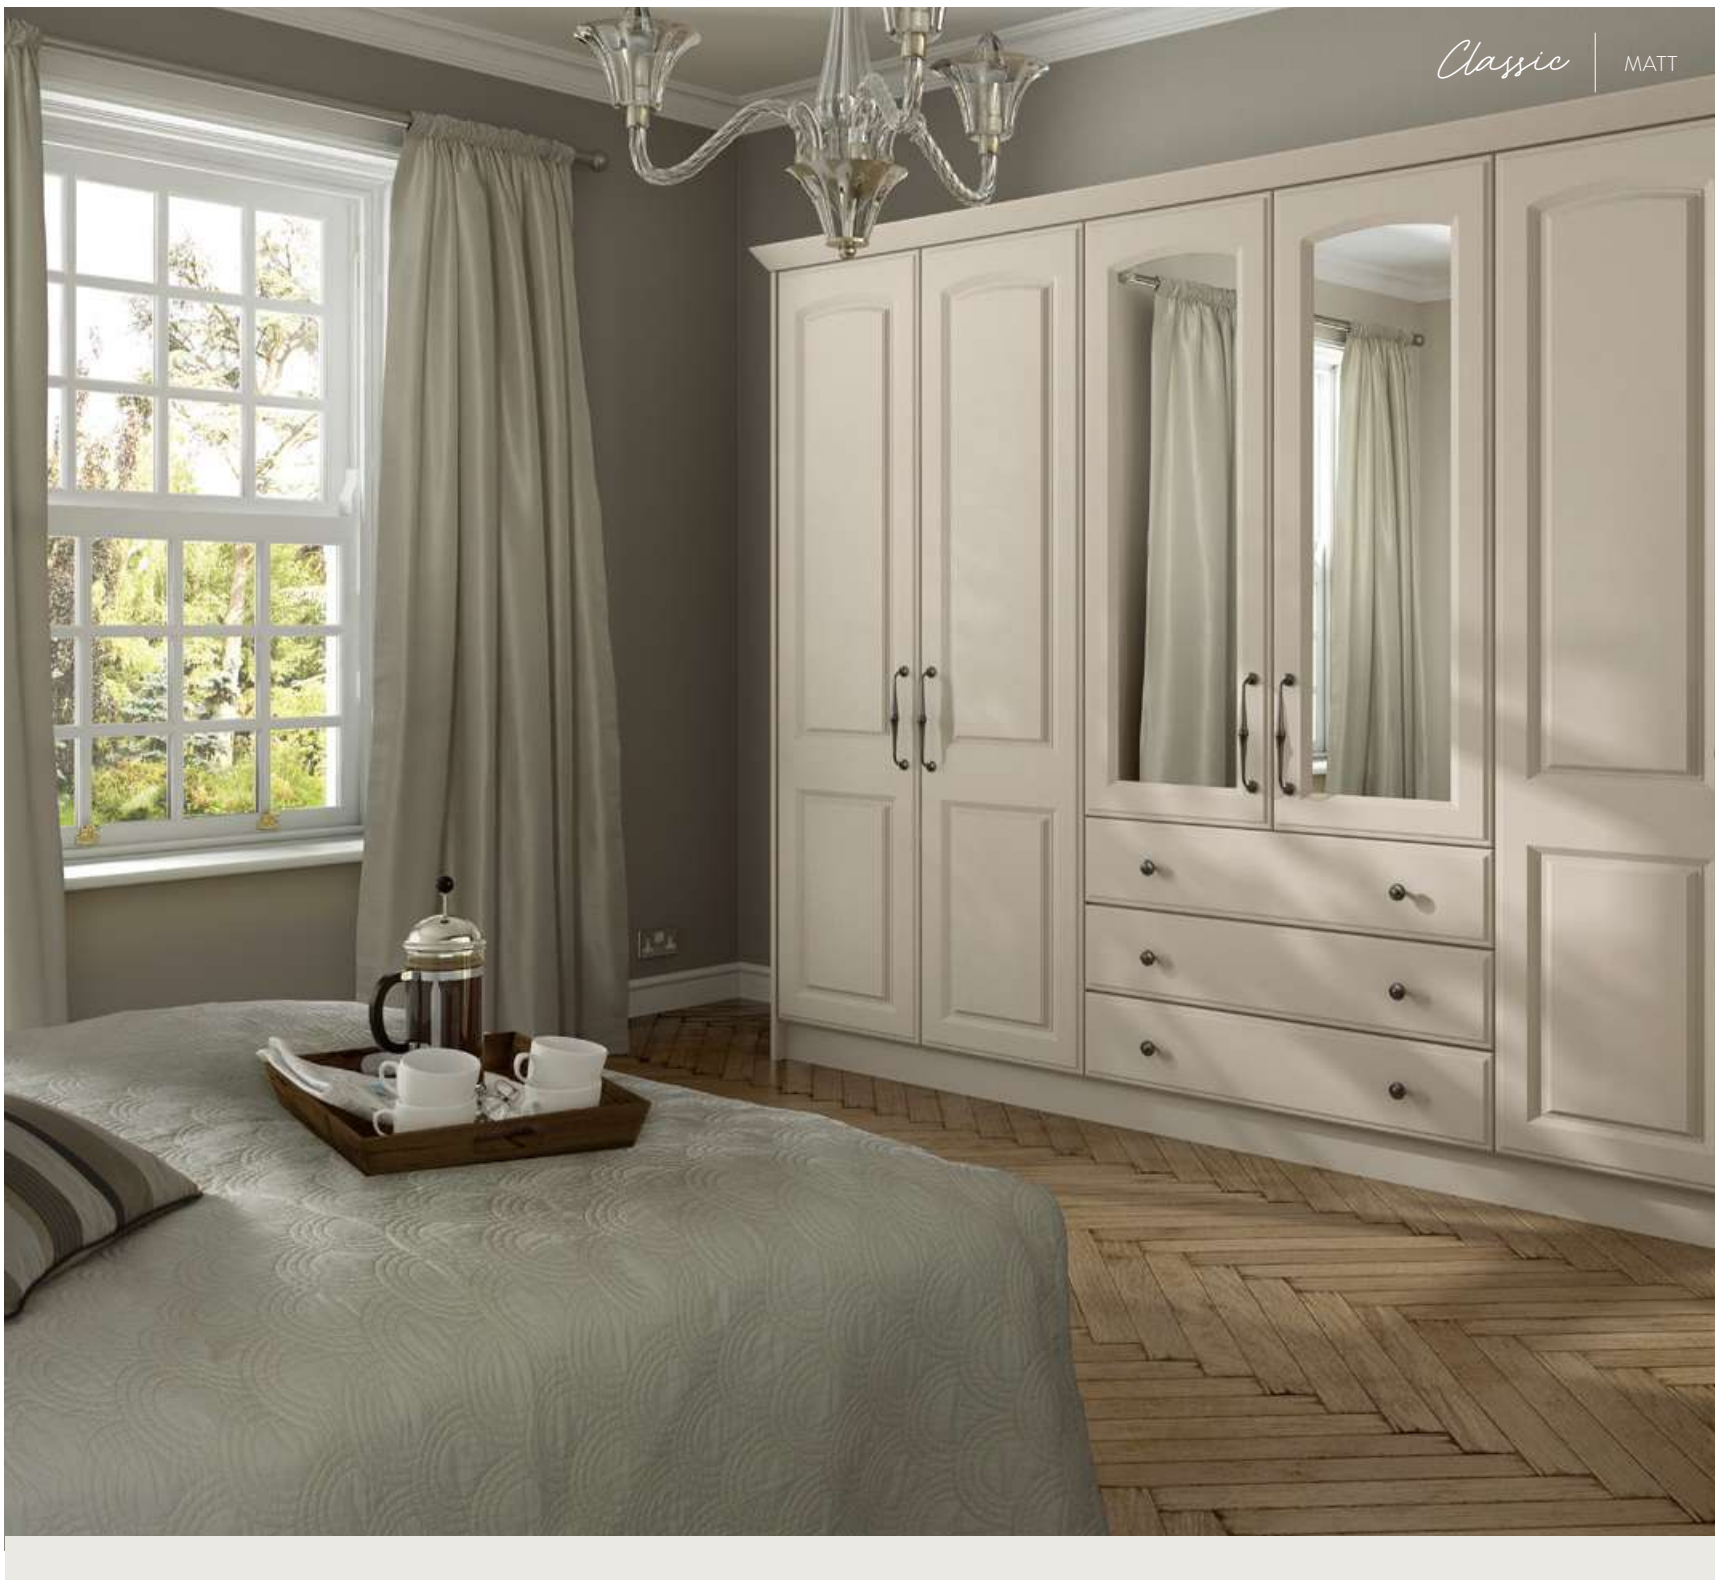

BELLA MATT MUSSEL / BELLA MATT DAKKAR / STYLE: BROADWAY