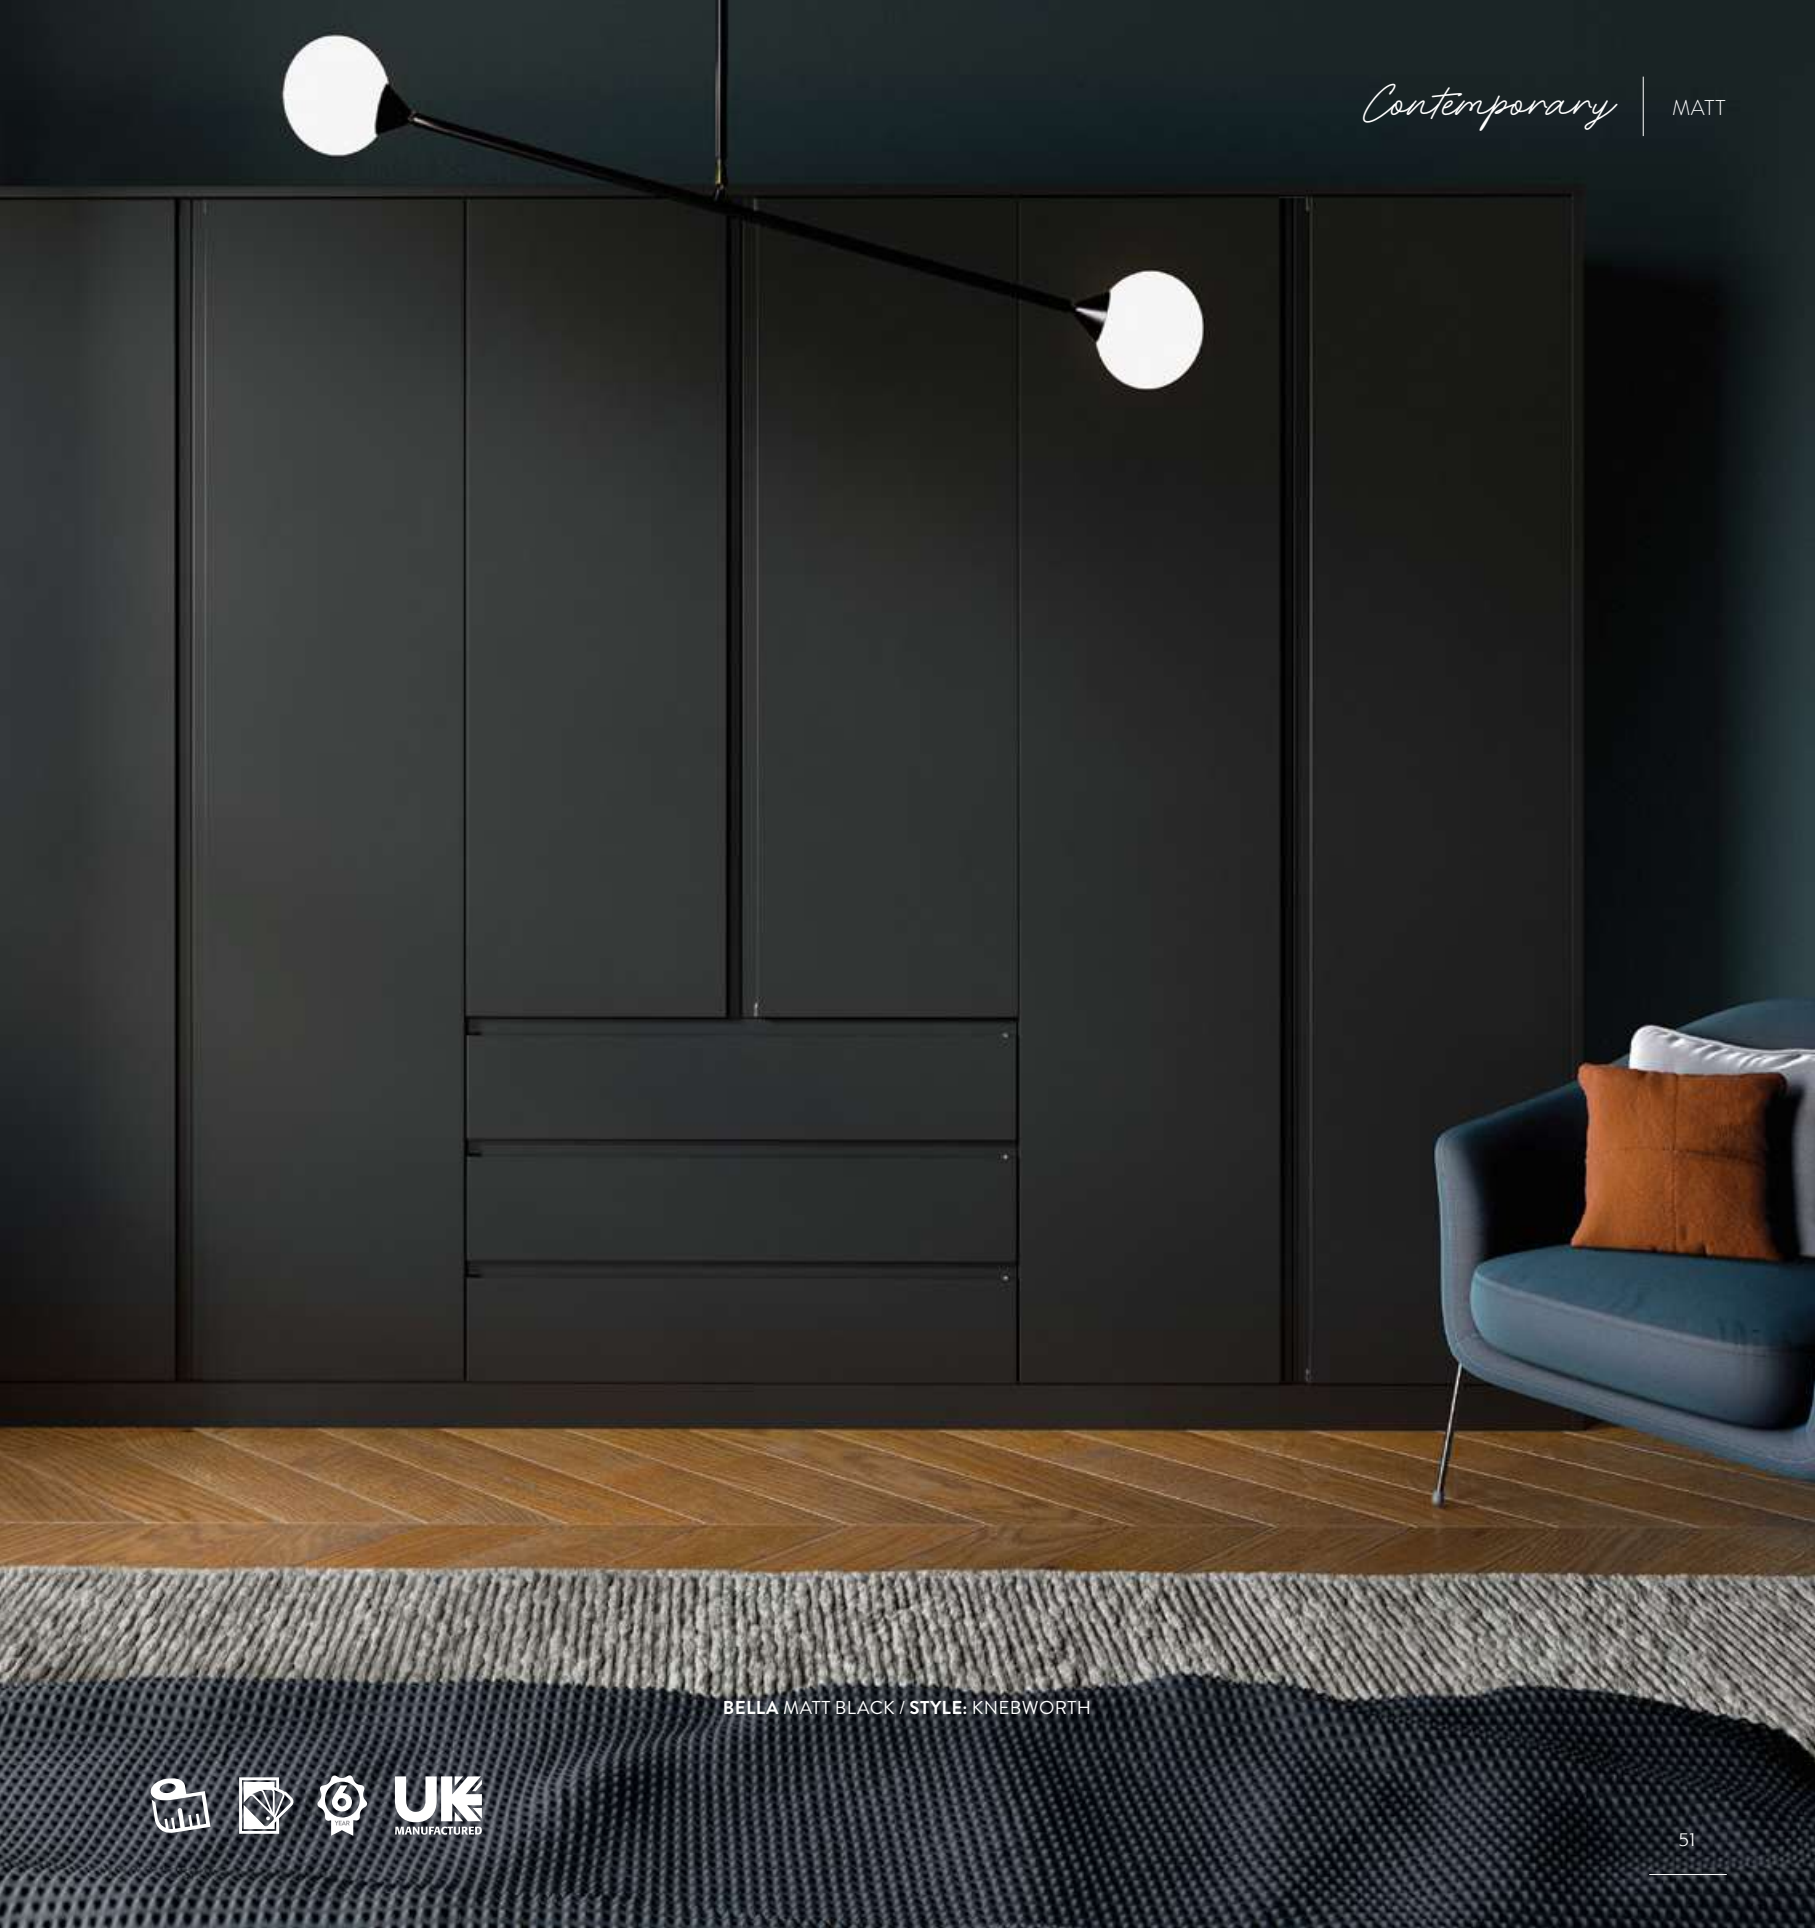

BELLA MATT BLACK / STYLE: KNEBORTH