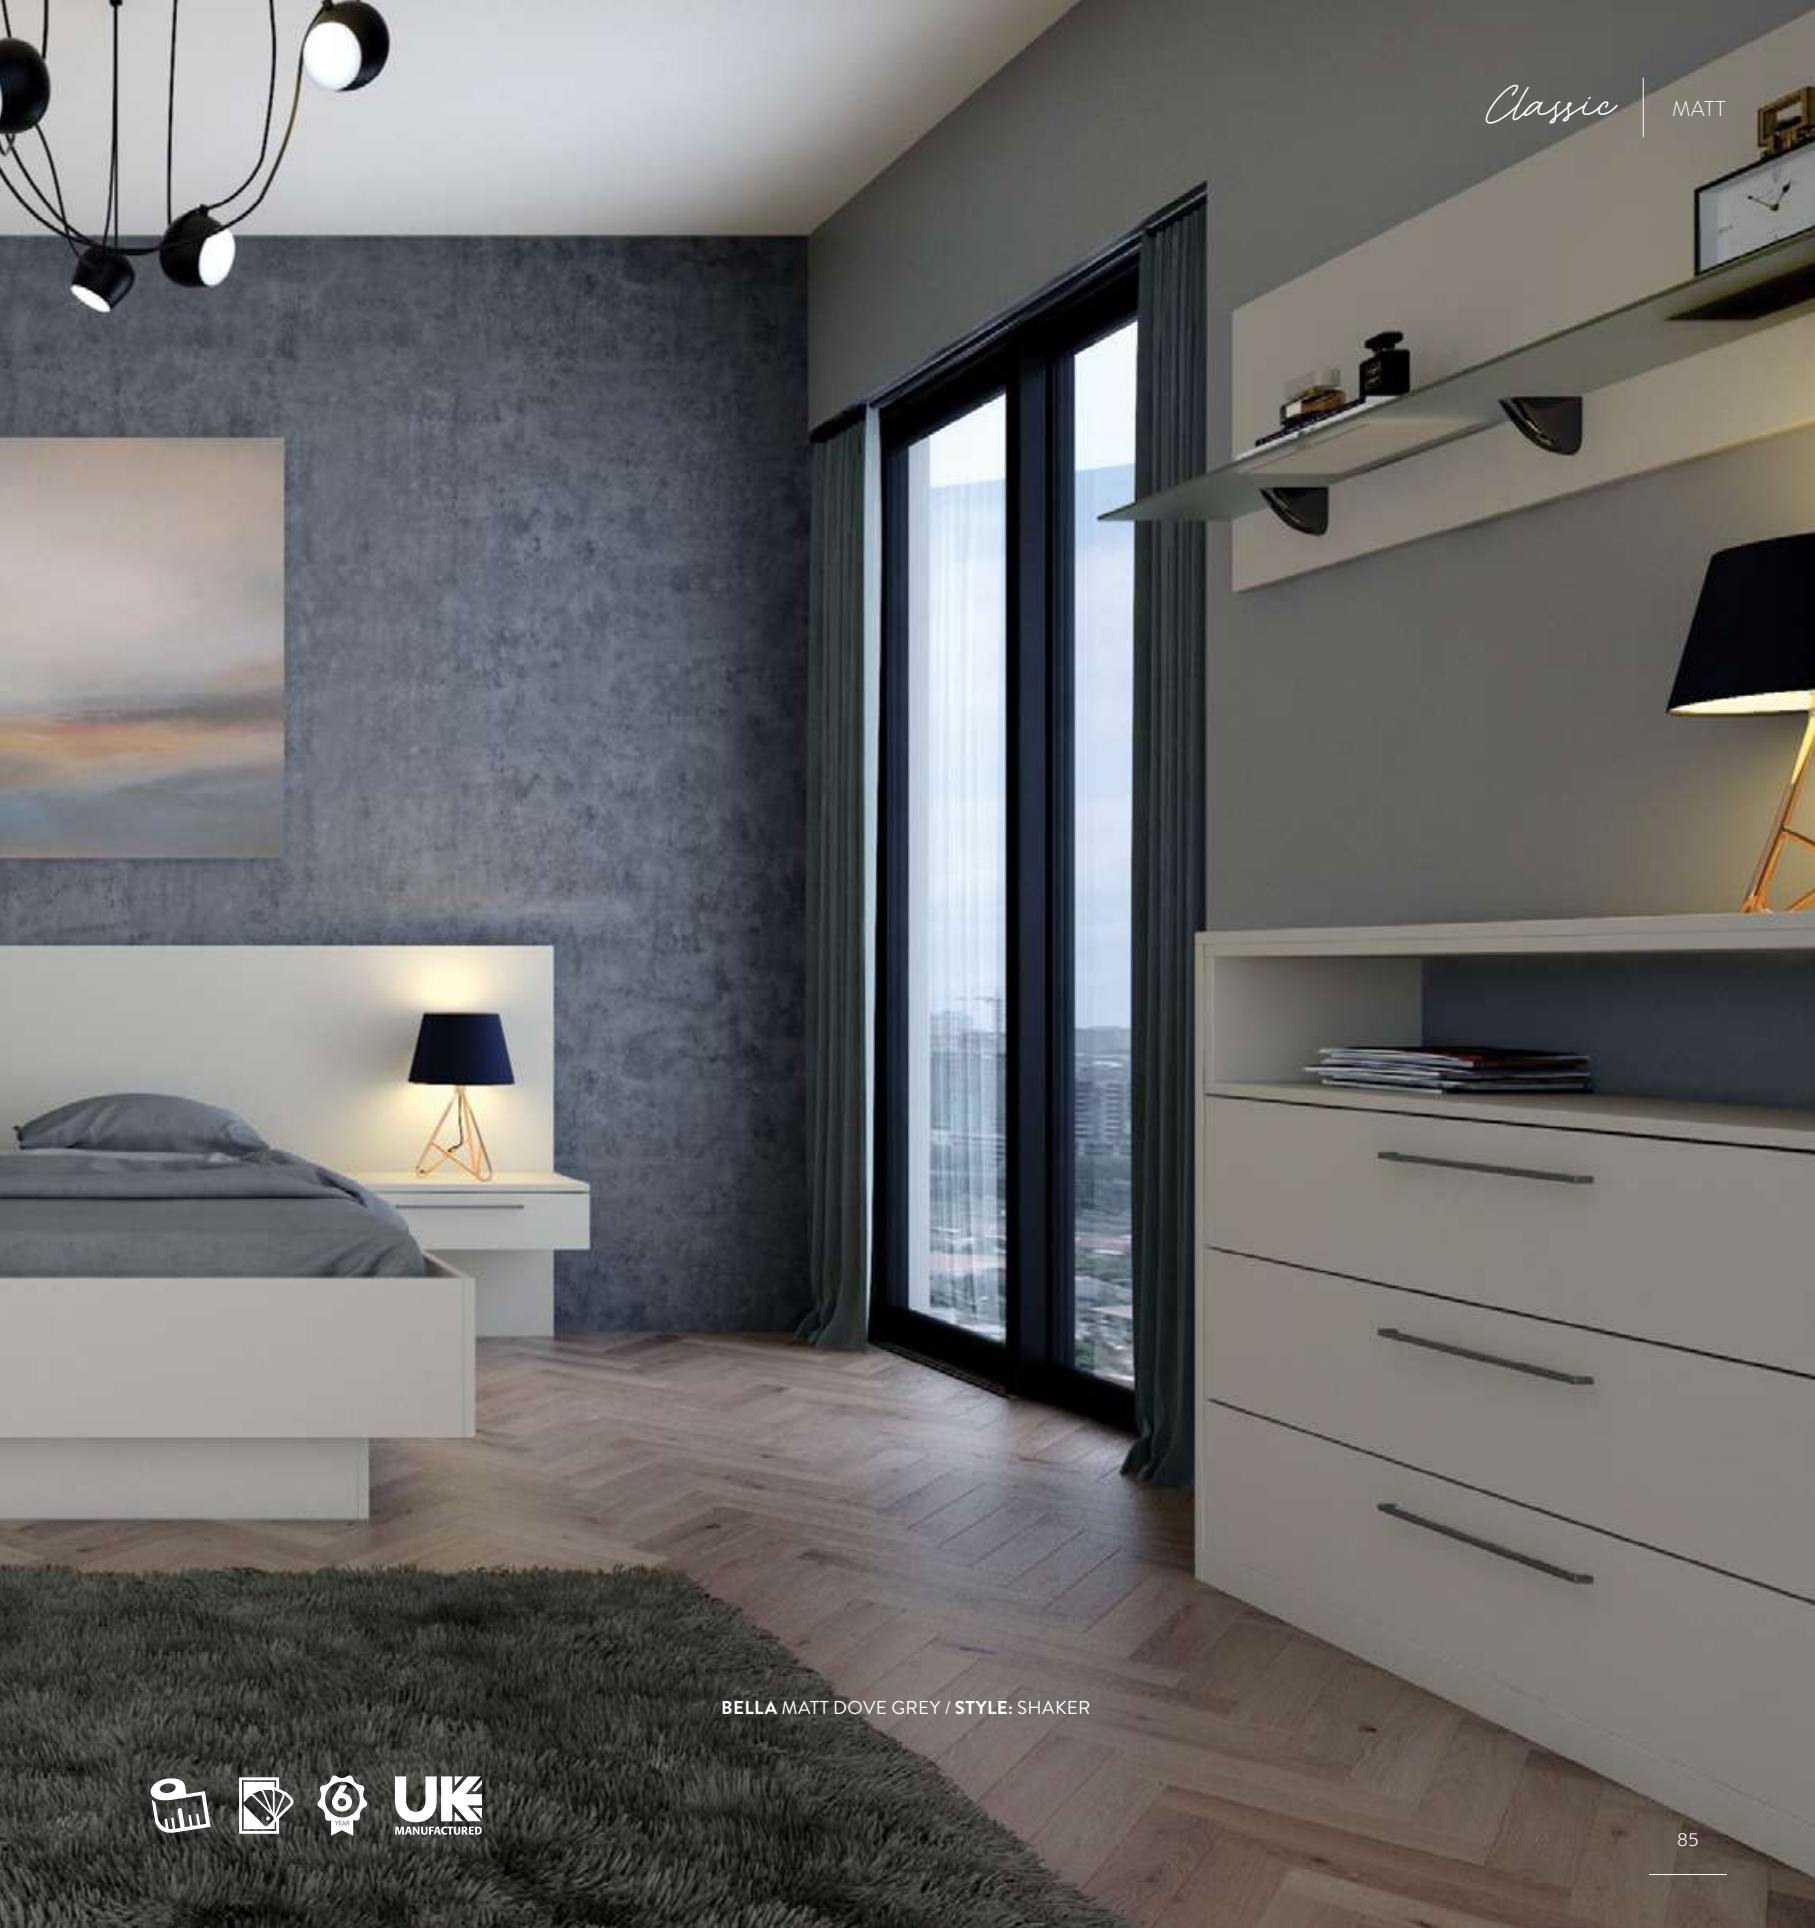

BELLA MATT DOVE GREY / STYLE: SHAKER